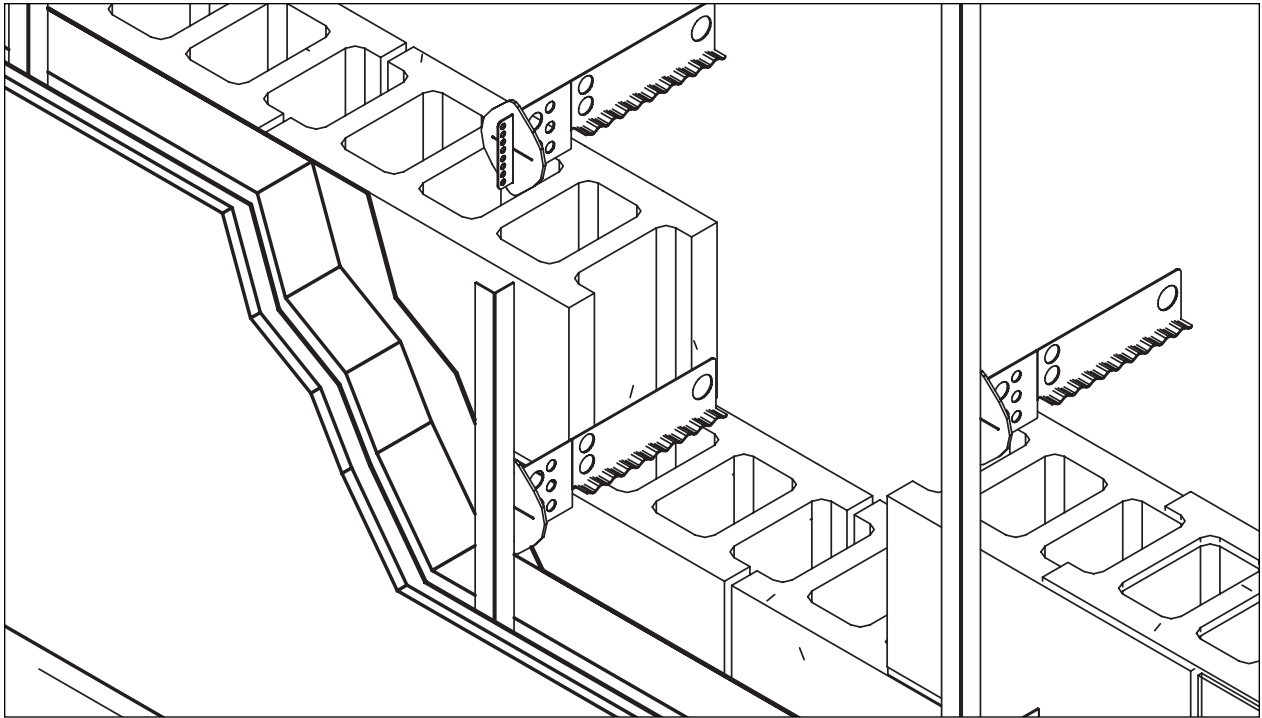

TIES FOR ATTACHING INSULATION & DRY WALL FOR INTERIOR INSULATION

Not to Scale

INTERIOR INSULATION MASONRY WALL

©2007 Fero Corporation

Fero Corporation
15305 - 117 Avenue, Edmonton, Alberta T5M 3X4
Phone: (780) 455-5098 Fax: (780) 452-5969
www.ferocorp.com info@ferocorp.com

INTERIOR INSULATION MASONRY WALL