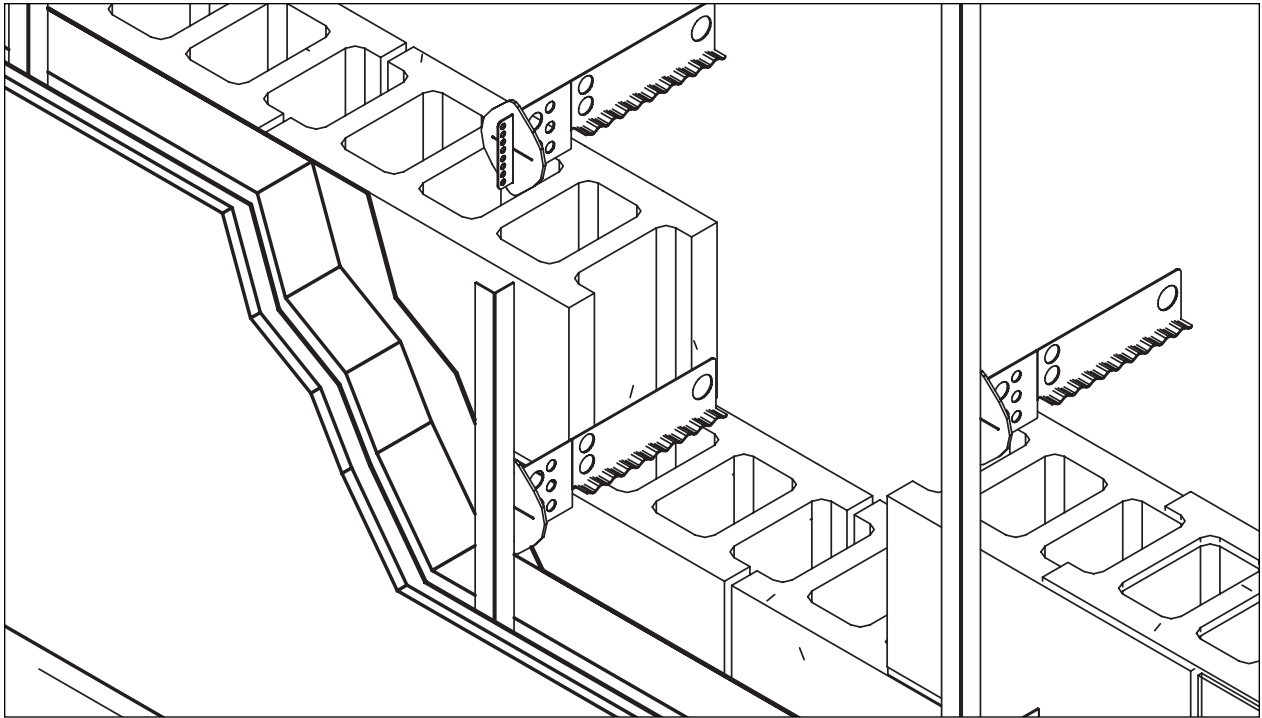

TIES FOR ATTACHING INSULATION & DRY WALL FOR INTERIOR INSULATION

Not to Scale

INTERIOR INSULATION MASONRY WALL

Interior

GYPSUM WALLBOARD
POLYETHYLENE
AIR SPACE
16ga. GALVANIZED METAL ANGLE
FASTENED TO SHEAR CONNECTOR
RIGID INSULATION
CONTINUOUS AV BARRIER
Masonry

Scale 3" = 1'