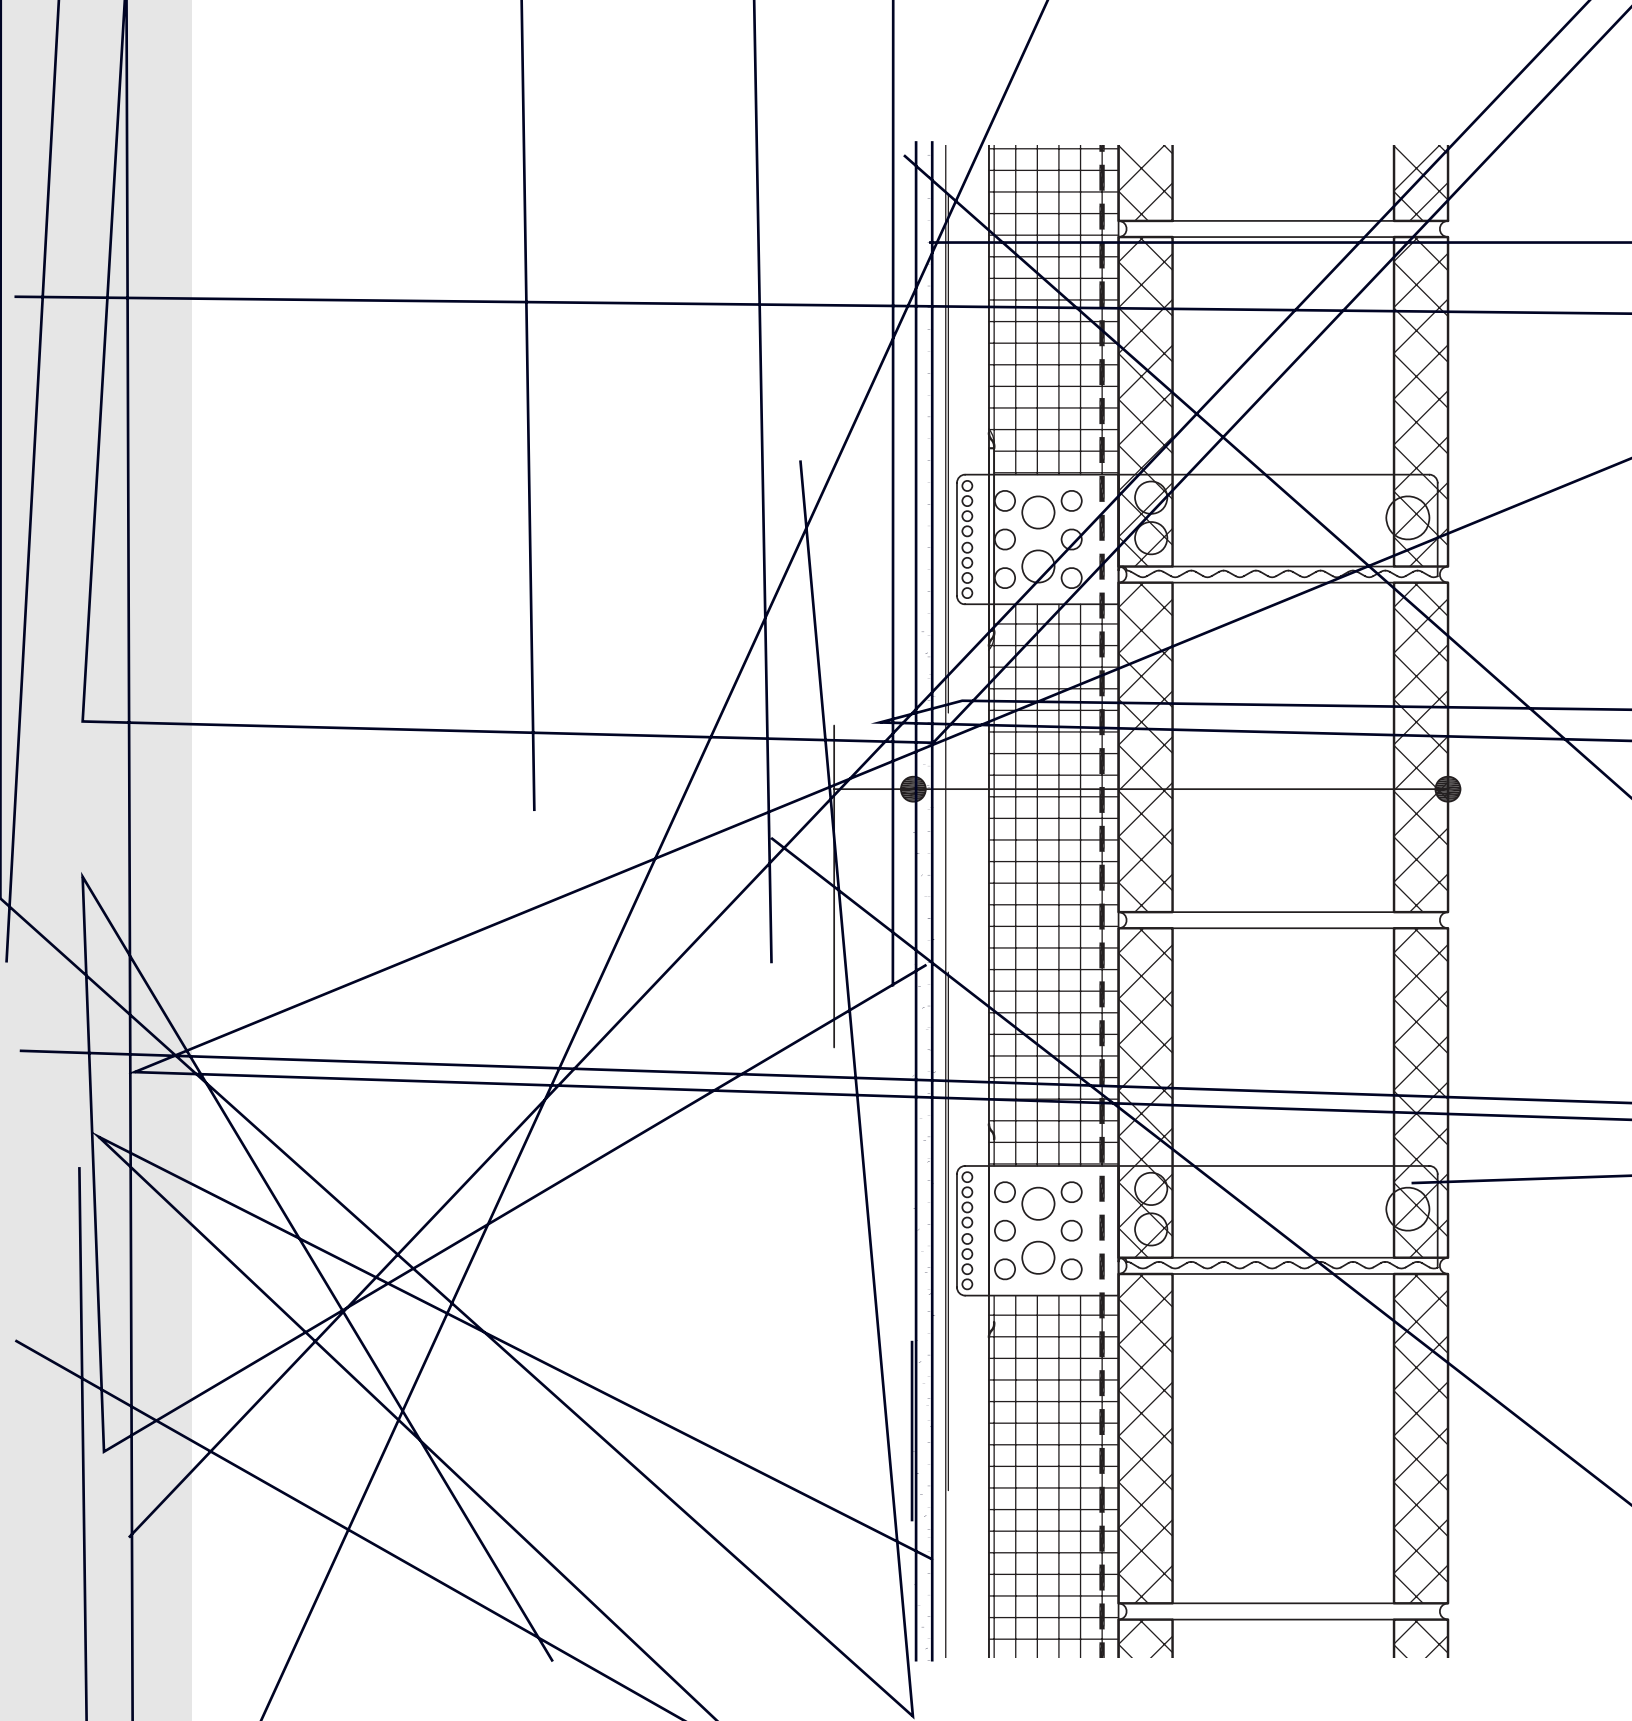

TIES FOR ATTACHING INSULATION & DRY WALL FOR INTERIOR INSULATION

Not to Scale

INTERIOR INSULATION MASONRY WALL

©2007 Fero Corporation

Fero Corporation
15305 - 117 Avenue, Edmonton, Alberta T5M 3X4
Phone: (780) 455-5098 Fax: (780) 452-5969
www.ferocorp.com info@ferocorp.com

INTERIOR INSULATION MASONRY WALL