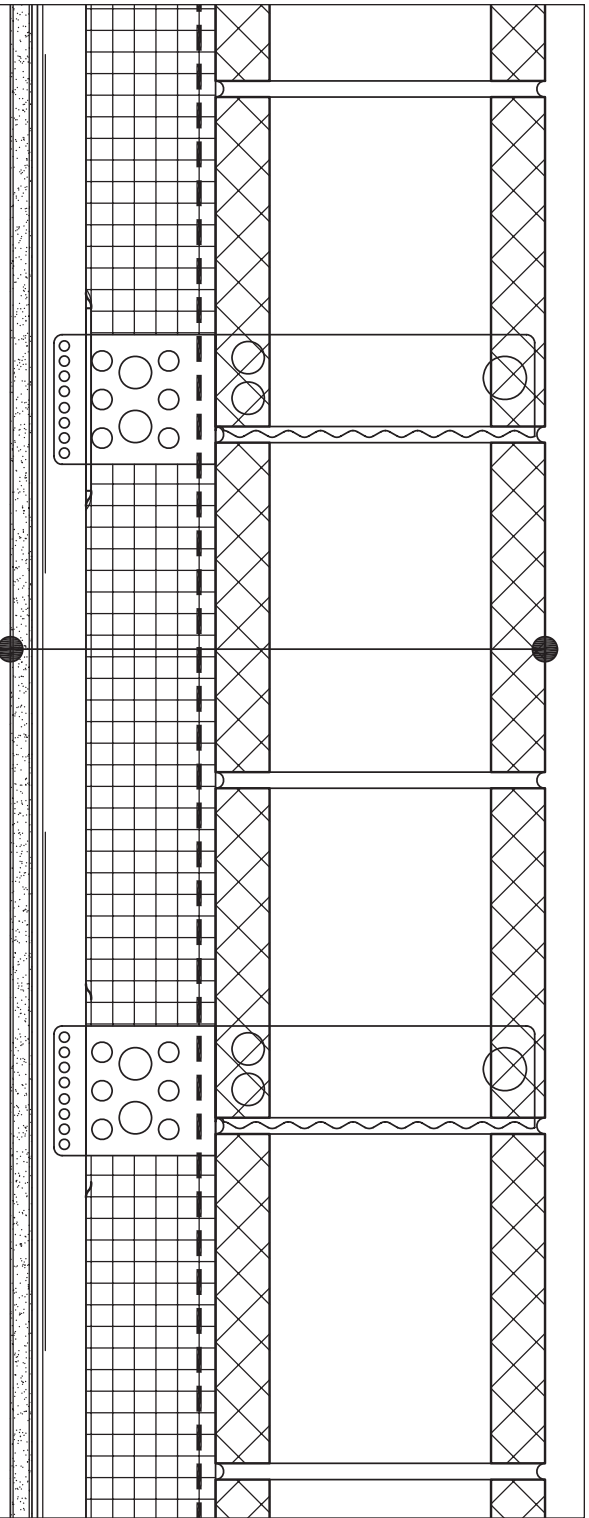

TIES FOR ATTACHING INSULATION & DRY WALL FOR INTERIOR INSULATION

Not to Scale

INTERIOR INSULATION MASONRY WALL

Interior

GYPSUM WALLBOARD
POLYETHYLENE
AIR SPACE
16ga. GALVANIZED METAL ANGLE
FASTENED TO SHEAR CONNECTOR
RIGID INSULATION
CONTINUOUS AV BARRIER
Masonry

Scale 3" = 1'