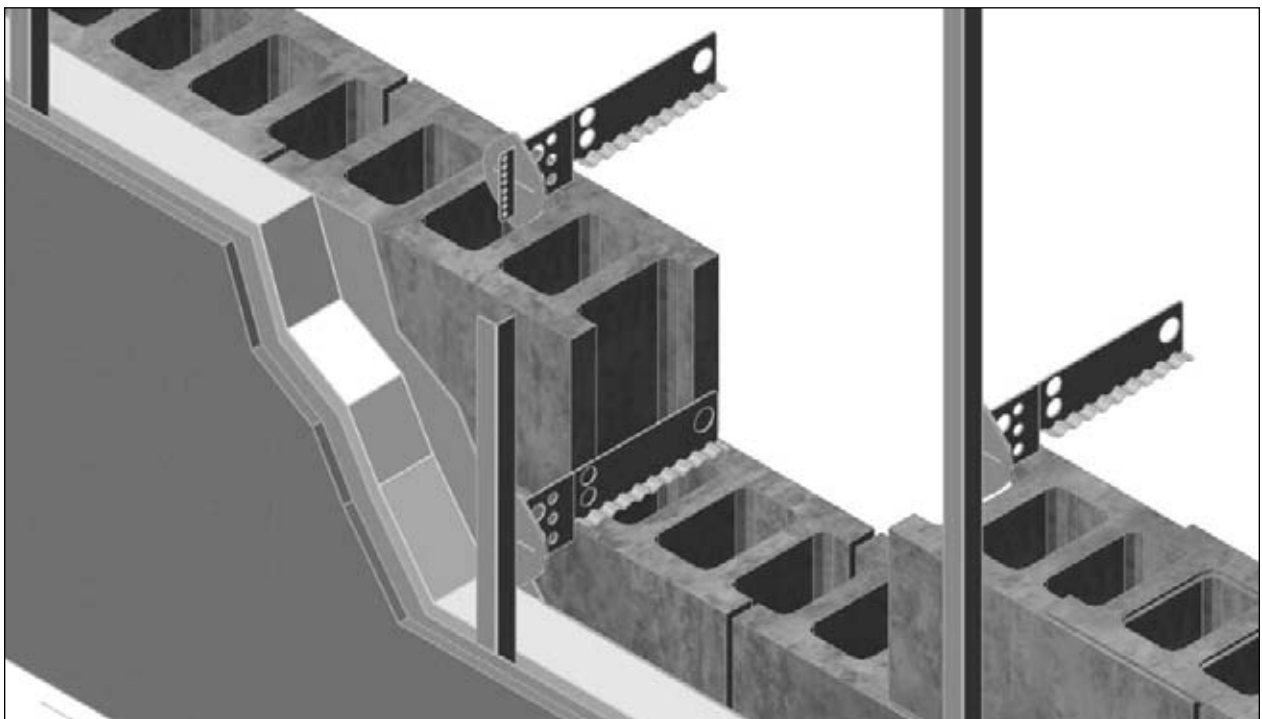

TIES FOR ATTACHING INSULATION & DRY WALL FOR INTERIOR INSULATION

Not to Scale

INTERIOR INSULATION MASONRY WALL

Interior

GYPSUM WALLBOARD
POLYETHYLENE
AIR SPACE
16ga. GALVANIZED METAL ANGLE
FASTENED TO SHEAR CONNECTOR
RIGID INSULATION
CONTINUOUS AV BARRIER
Masonry

Scale 3" = 1'